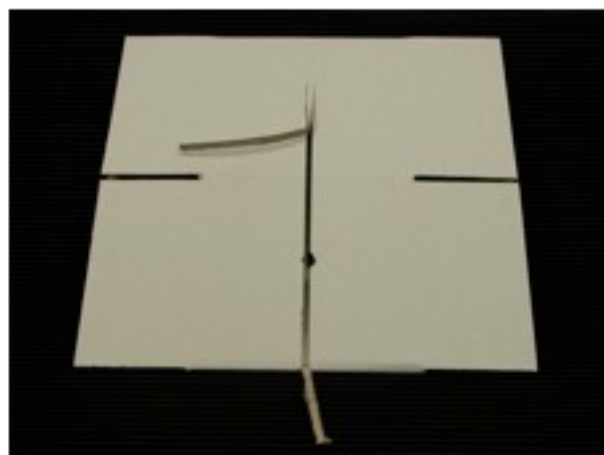

COMBINED CONTAINERBOARD

7741 School Rd., Cincinnati, OH 45249

Specialty Tapes & Applications

Specialty tapes, including closure, reinforcement, and tear tape, have many applications in everyday corrugated. Combined Containerboard in Cincinnati, OH has an automated specialty taper capable of precise, high speed tape application.

Closure Tape

For fast and secure sealing, closure tape affords excellent performance against mechanical stress, humidity and temperature.

Reinforcement Tape

Allowing your package additional strength and durability, reinforcement tape can be added with precision and is able to be die cut.

Tear Tape

Klean Kut Tear Tape (KKT2) offers a unique, clean opening feature for "shelf ready" packaging.

Additional information and specifications for each type of tape can be found on our website, at www.corrchoice.com under [Featured Services](#).